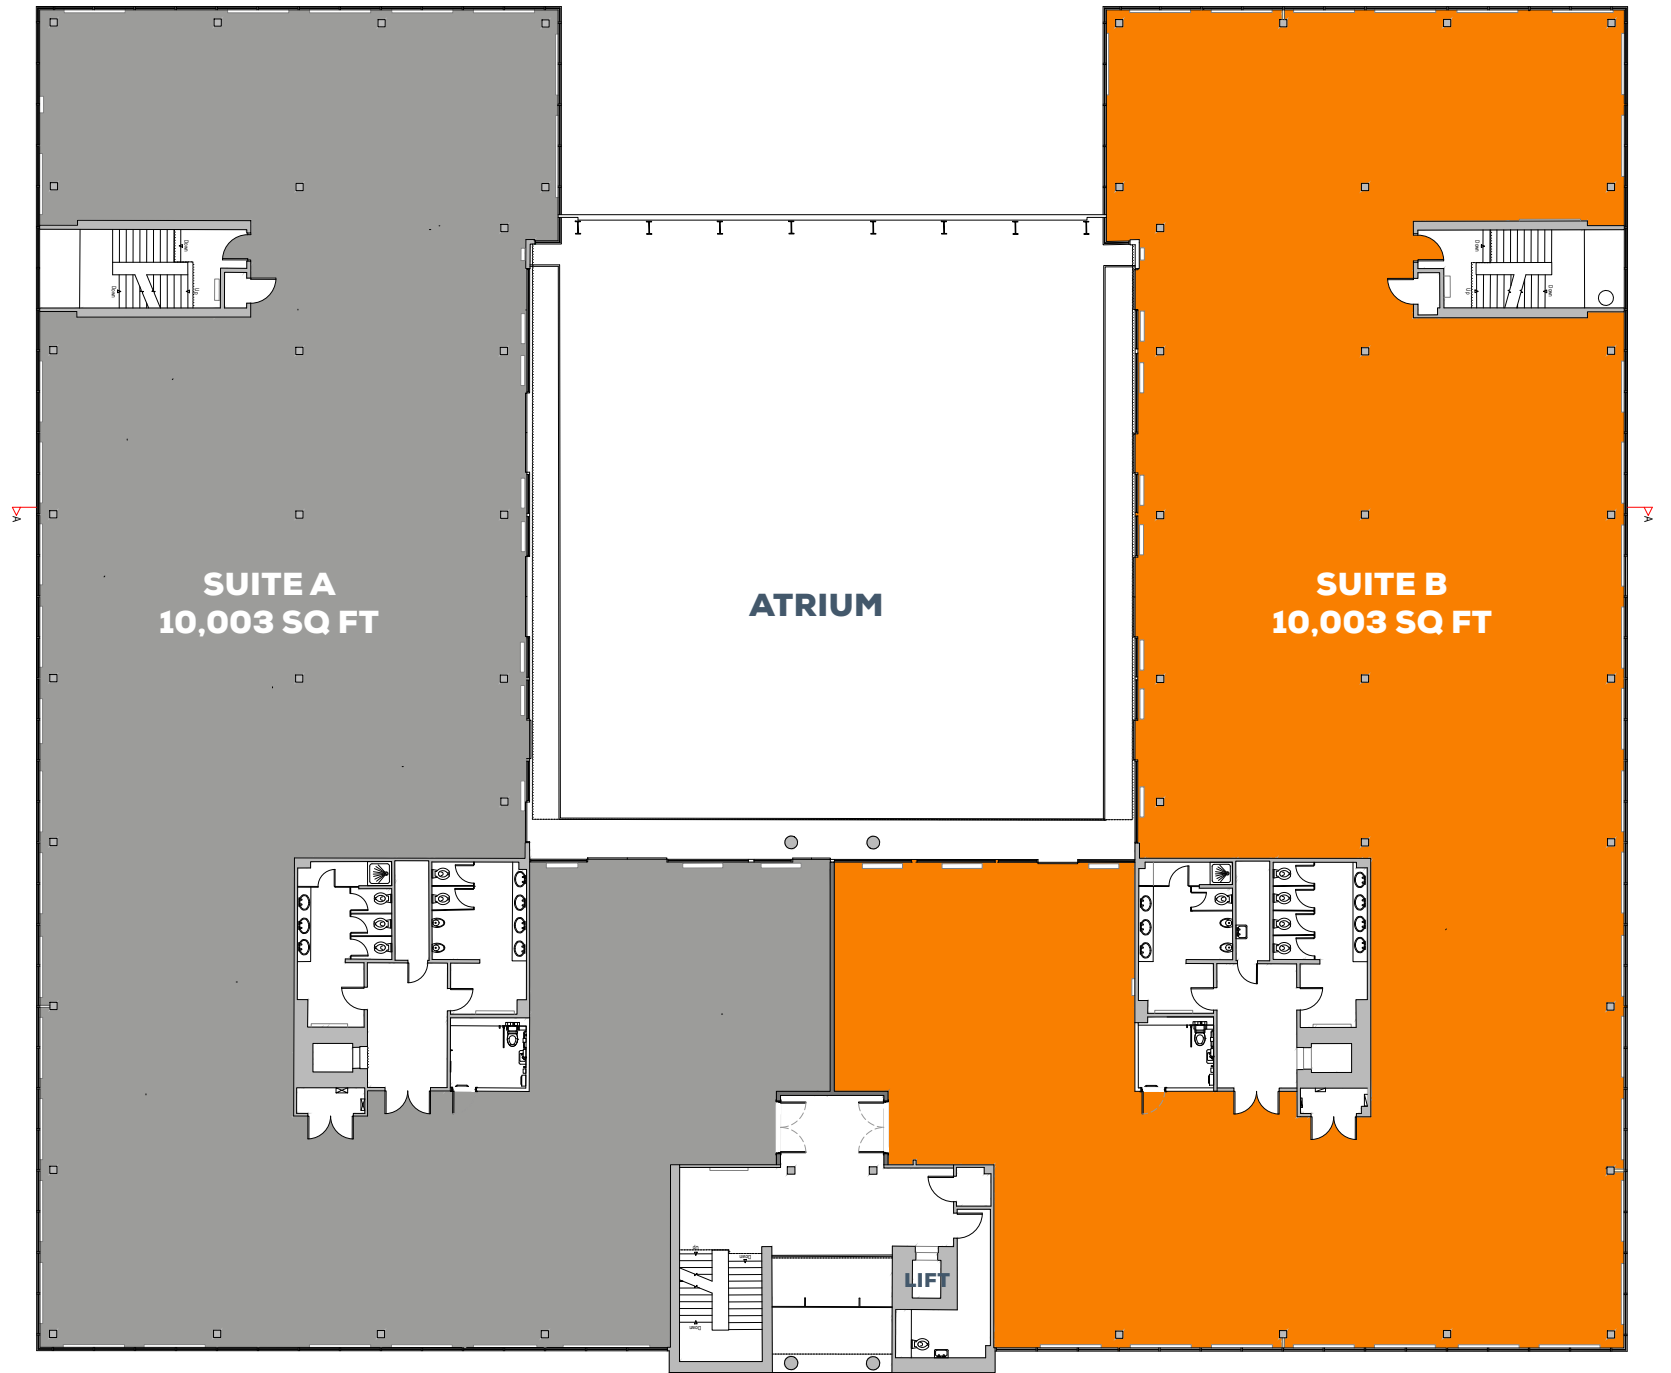

THE AZTEC CENTRE

AZTEC WEST BUSINESS PARK BRISTOL BS32 4TD

REFURBISHED FIRST FLOOR TO LET FROM 10,003 – 20,006 SQ FT