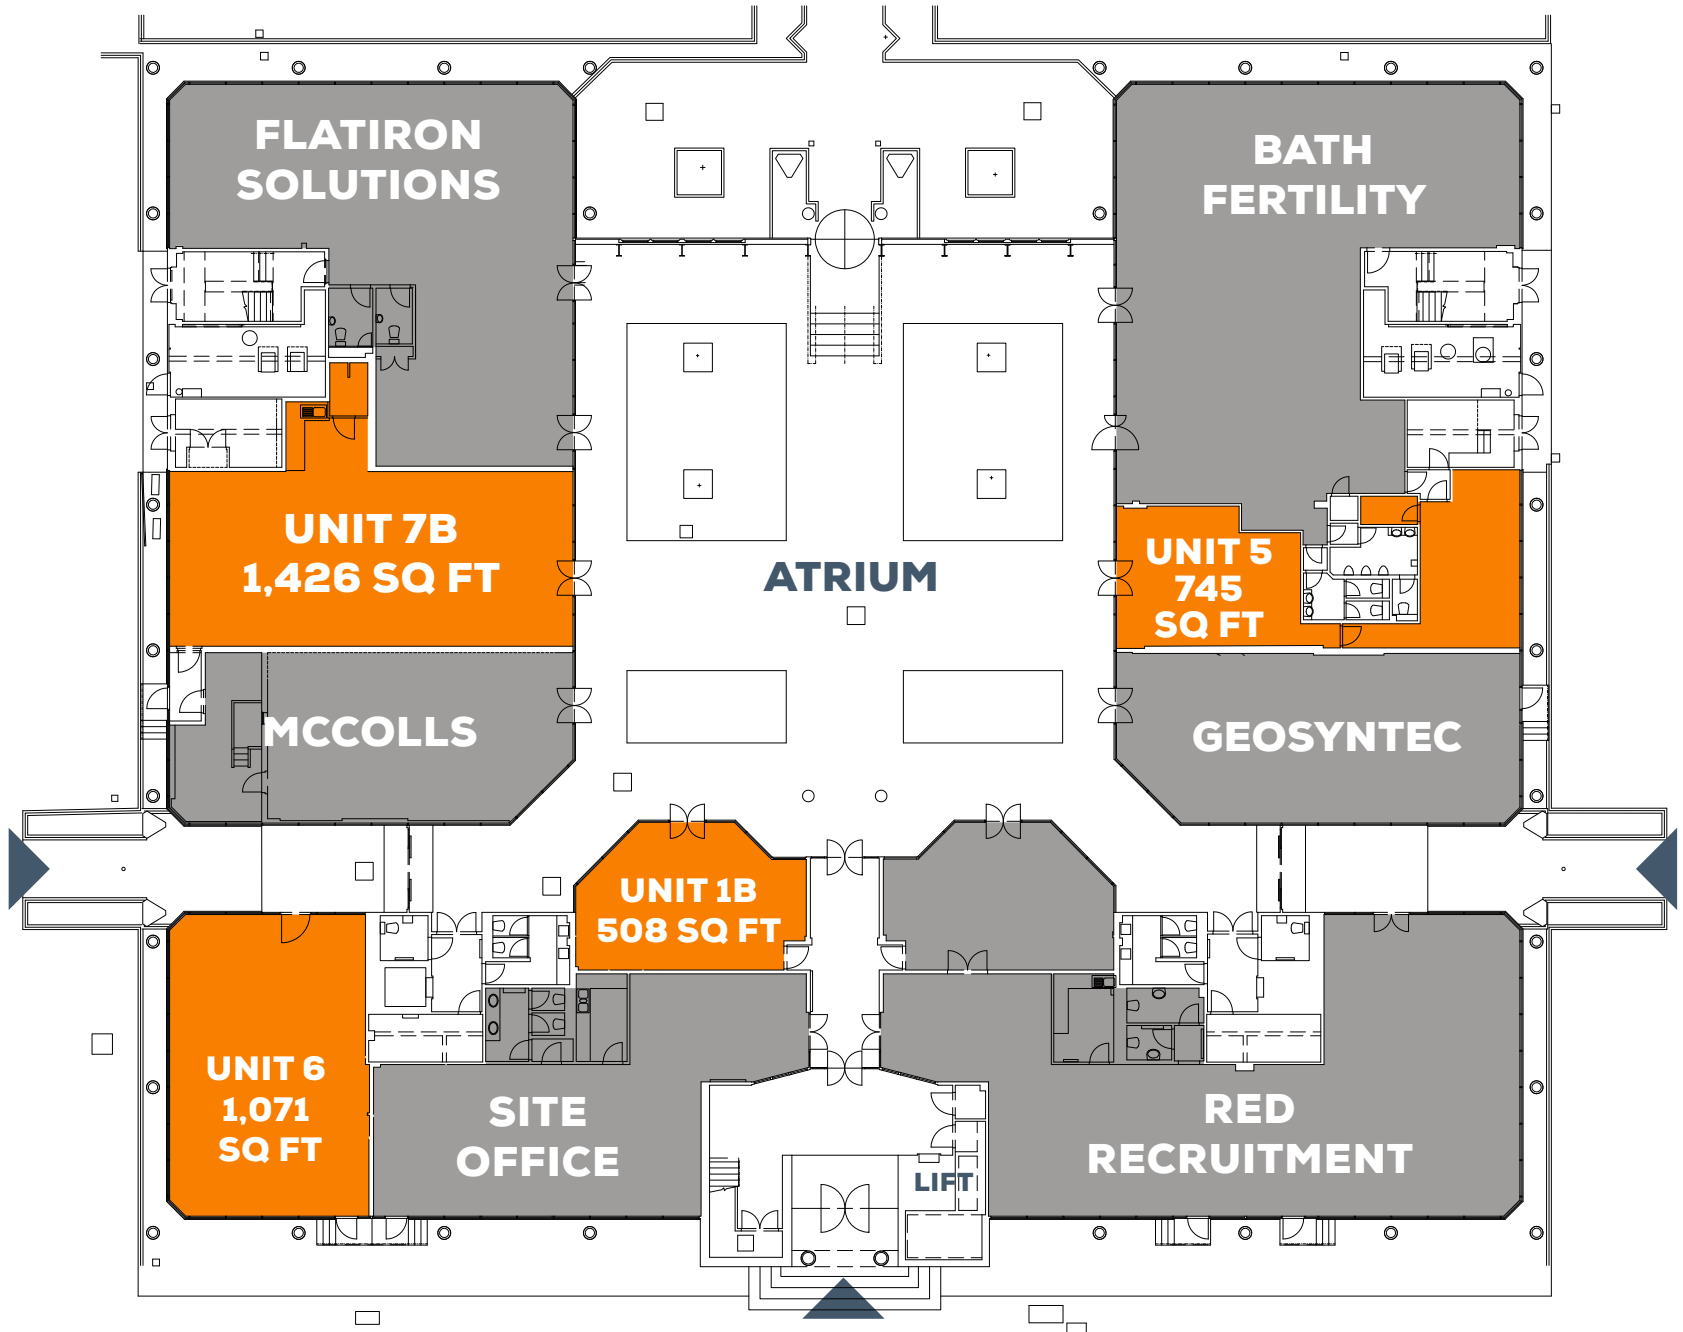

THE AZTEC CENTRE

AZTEC WEST BUSINESS PARK BRISTOL BS32 4TD

Ground Floor Plan

FRONT ENTRANCE