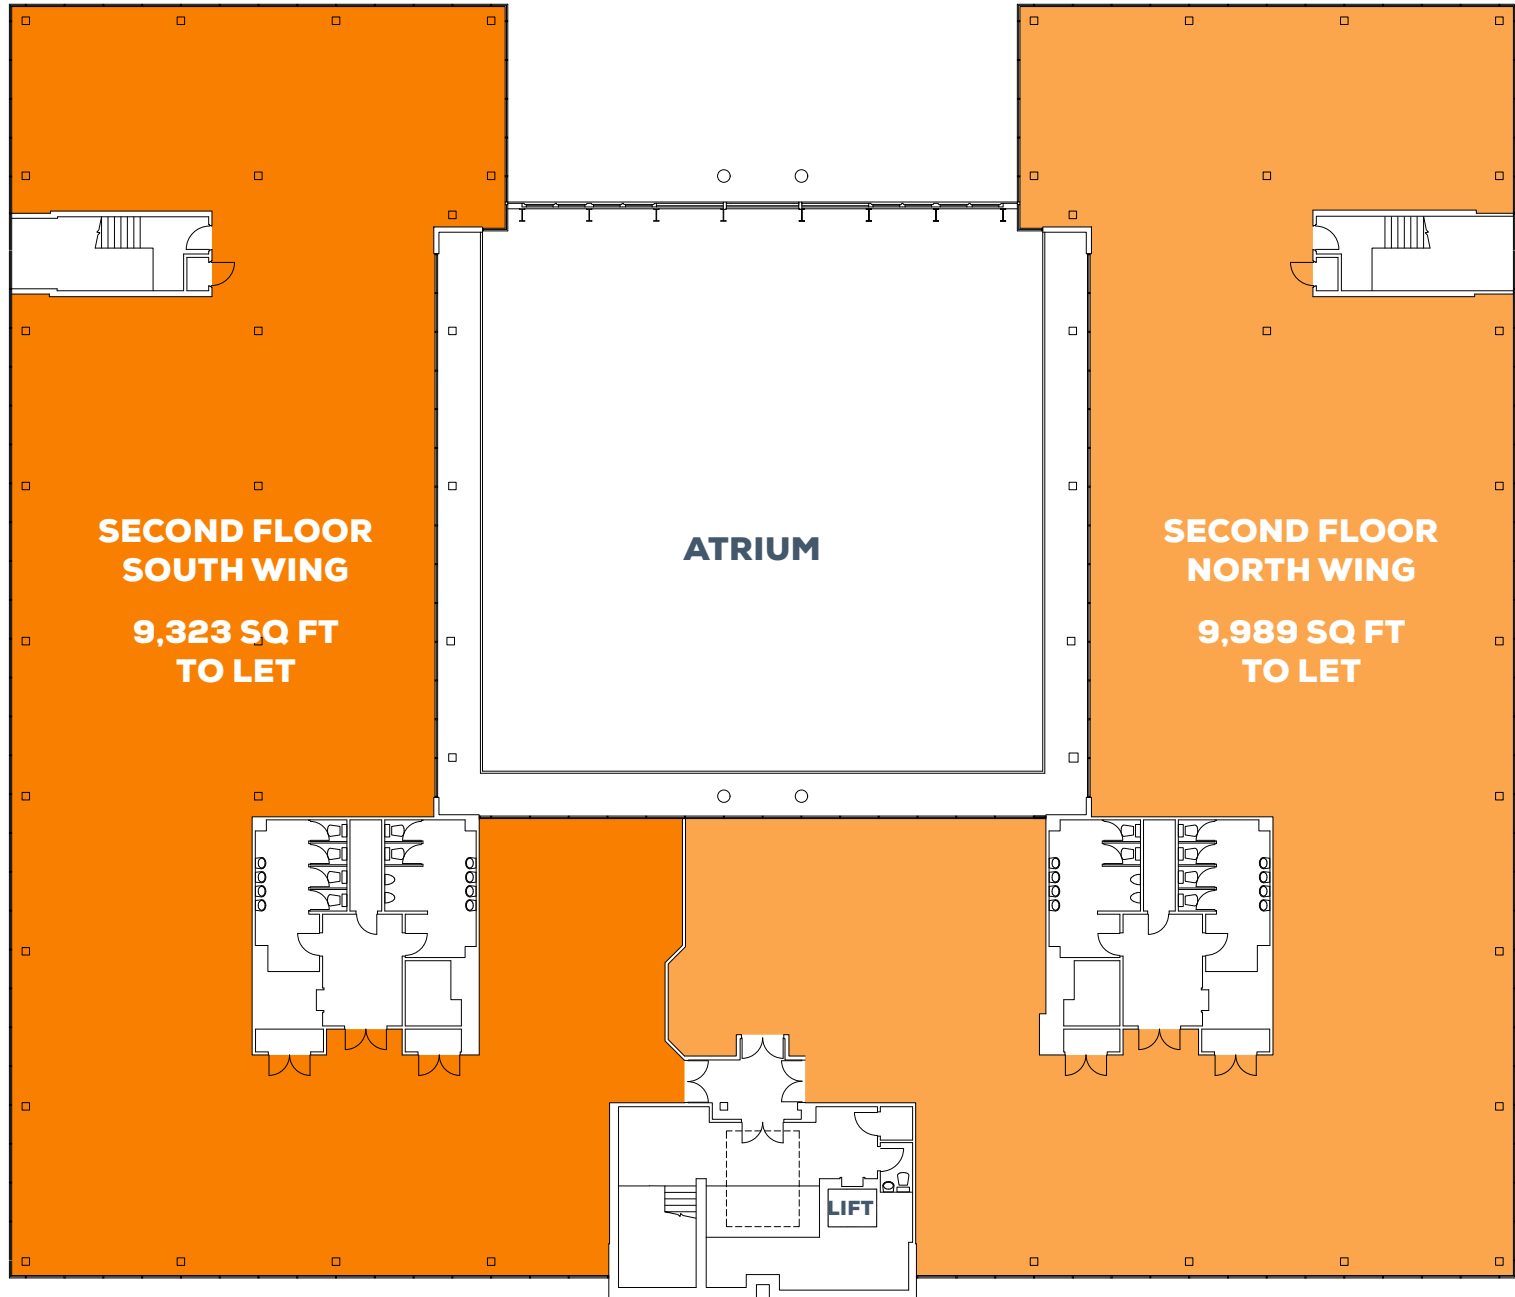

# THE AZTEC CENTRE

AZTEC WEST BUSINESS PARK BRISTOL BS32 4TD

**REFURBISHED SECOND FLOOR TOTAL AREA 19,312 SQ FT**